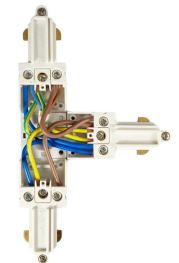

MLS 710029 T-Connector Earth Inside Right in White for Single Circuit Track

Product Images

Front view

Top view

Bottom view

Inside view

Short Description

MLS 710029 T-Connector Earth Inside Right in White for Single Circuit Track

Description

MLS 710029 T-Connector Earth Inside Right in White for Single Circuit Track

Additional Information

Product Code	710029
Product length	95m
Product width	64mm
Product height	18mm
Colour	White
Material	Plastic
Voltage	230 Volt
Fitting type	Track Lighting System