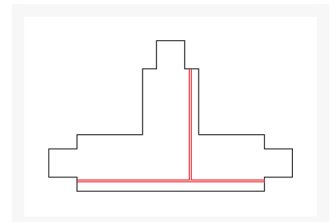

Global XTS36-A Tee Connector Grey (Outside Earth)

Product Images

Short Description

Tee Connector Grey

Description

Global Multi Track Tee Connector Grey Earth Outside. Click below PDF for full list of accessories available

Additional Information

Product Code	XTS36-A Global
Additional info	Can also be used as a feed in
Colour	Grey
Voltage	240V
Fitting type	Track Lighting Accessories