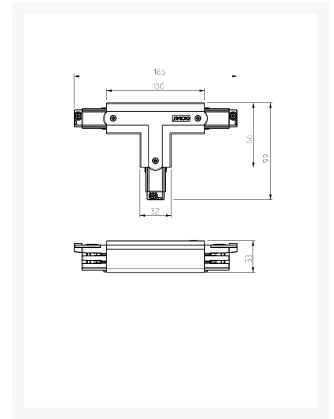

Global XTS36-A Tee Connector Grey (Outside Earth)

Product Images

Short Description

Tee Connector Grey

Description

Global Multi Track Tee Connector Grey Earth Outside. Click below PDF for full list of accessories available

Additional Information

Product Code	XTS36-A Global
Additional info	Can also be used as a feed in
Colour	Grey
Voltage	240V
Fitting type	Track Lighting Accessories