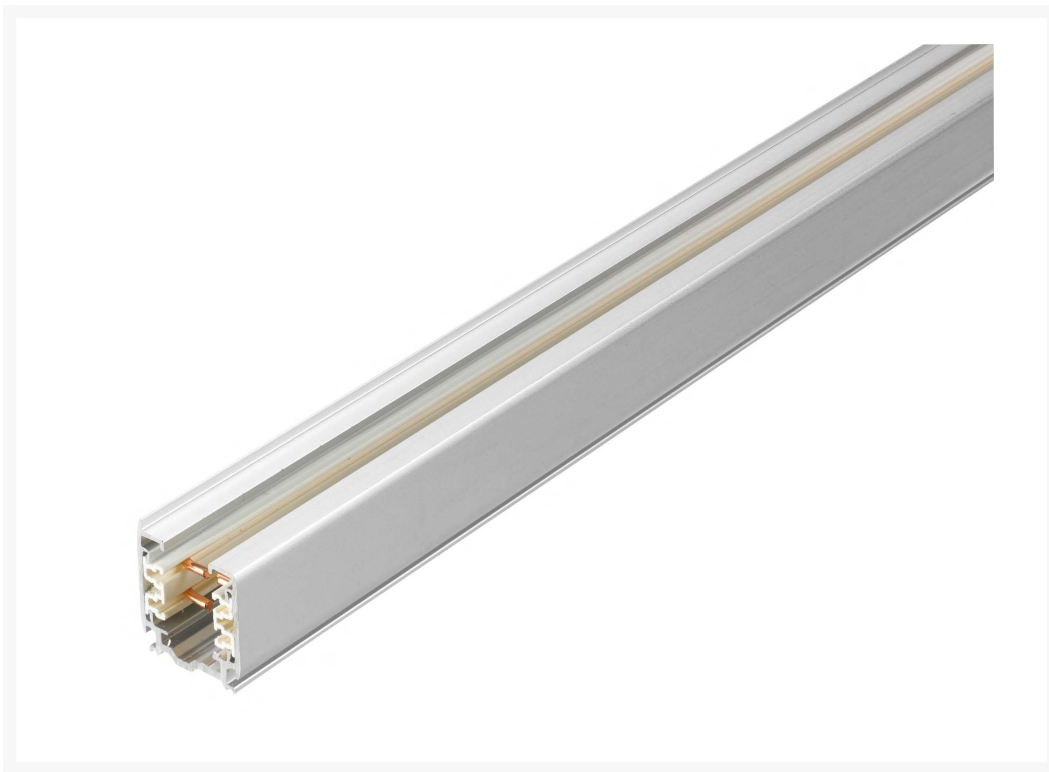

Global XTS420-A Global Track 2m Grey

Product Images

Short Description

Track 2m Grey

Description

Global Multi Track 2m Grey. Click below PDF for installation manual

Additional Information

Product Code	XTS420-A Global
Product length	2m
Product width	32mm
Product height	32.5mm
Colour	Alu
Voltage	240 Volt