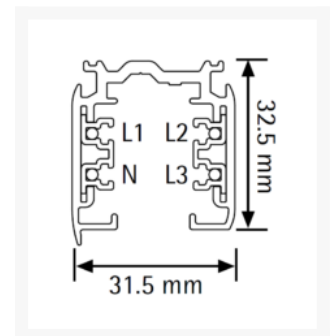

Global XTS420-A Global Track 2m Grey

Product Images

Short Description

Track 2m Grey

Description

Global Multi Track 2m Grey. Click below PDF for installation manual

Additional Information

Product Code	XTS420-A Global
Product length	2m
Product width	32mm
Product height	32.5mm
Colour	Alu
Voltage	240 Volt