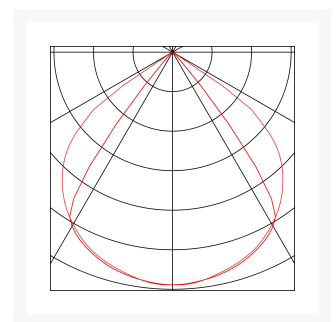

SLV 232441 Square White 2 x 3.2W COB LED 3000K IP44 up/down

Product Images

Short Description

square, white, 2x 3.2W COB LED, 3000K, IP44, up/down

Description

Quad 2 XI Square, White, 2X 3.2W Cob Led, 3000K, Ip44, Up/Down

Additional Information

Product Code	232441
Product width	53mm
Product height	150mm
Product depth	102mm
Beam angle	110 Degree
Average lifespan	30000 hours
Colour	White
IP Rating	IP44
Bulb	COB LED Module
Lamp included	yes
Colour temperature	3000
Luminous value	580
Material	Aluminium
Max wattage	6W
Voltage	240V
Fitting type	Surface Wall Mounting