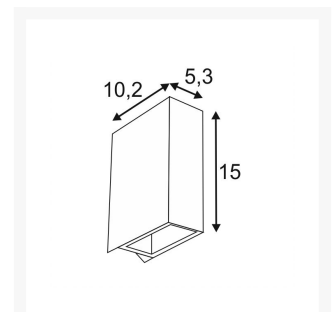

SLV 232441 Square White 2 x 3.2W COB LED 3000K IP44 up/down

Product Images

Short Description

square, white, 2x 3.2W COB LED, 3000K, IP44, up/down

Description

Quad 2 XI Square, White, 2X 3.2W Cob Led, 3000K, Ip44, Up/Down

Additional Information

Product Code	232441
Product width	53mm
Product height	150mm
Product depth	102mm
Beam angle	110 Degree
Average lifespan	30000 hours
Colour	White
IP Rating	IP44
Bulb	COB LED Module
Lamp included	yes
Colour temperature	3000
Luminous value	580
Material	Aluminium
Max wattage	6W
Voltage	240V
Fitting type	Surface Wall Mounting